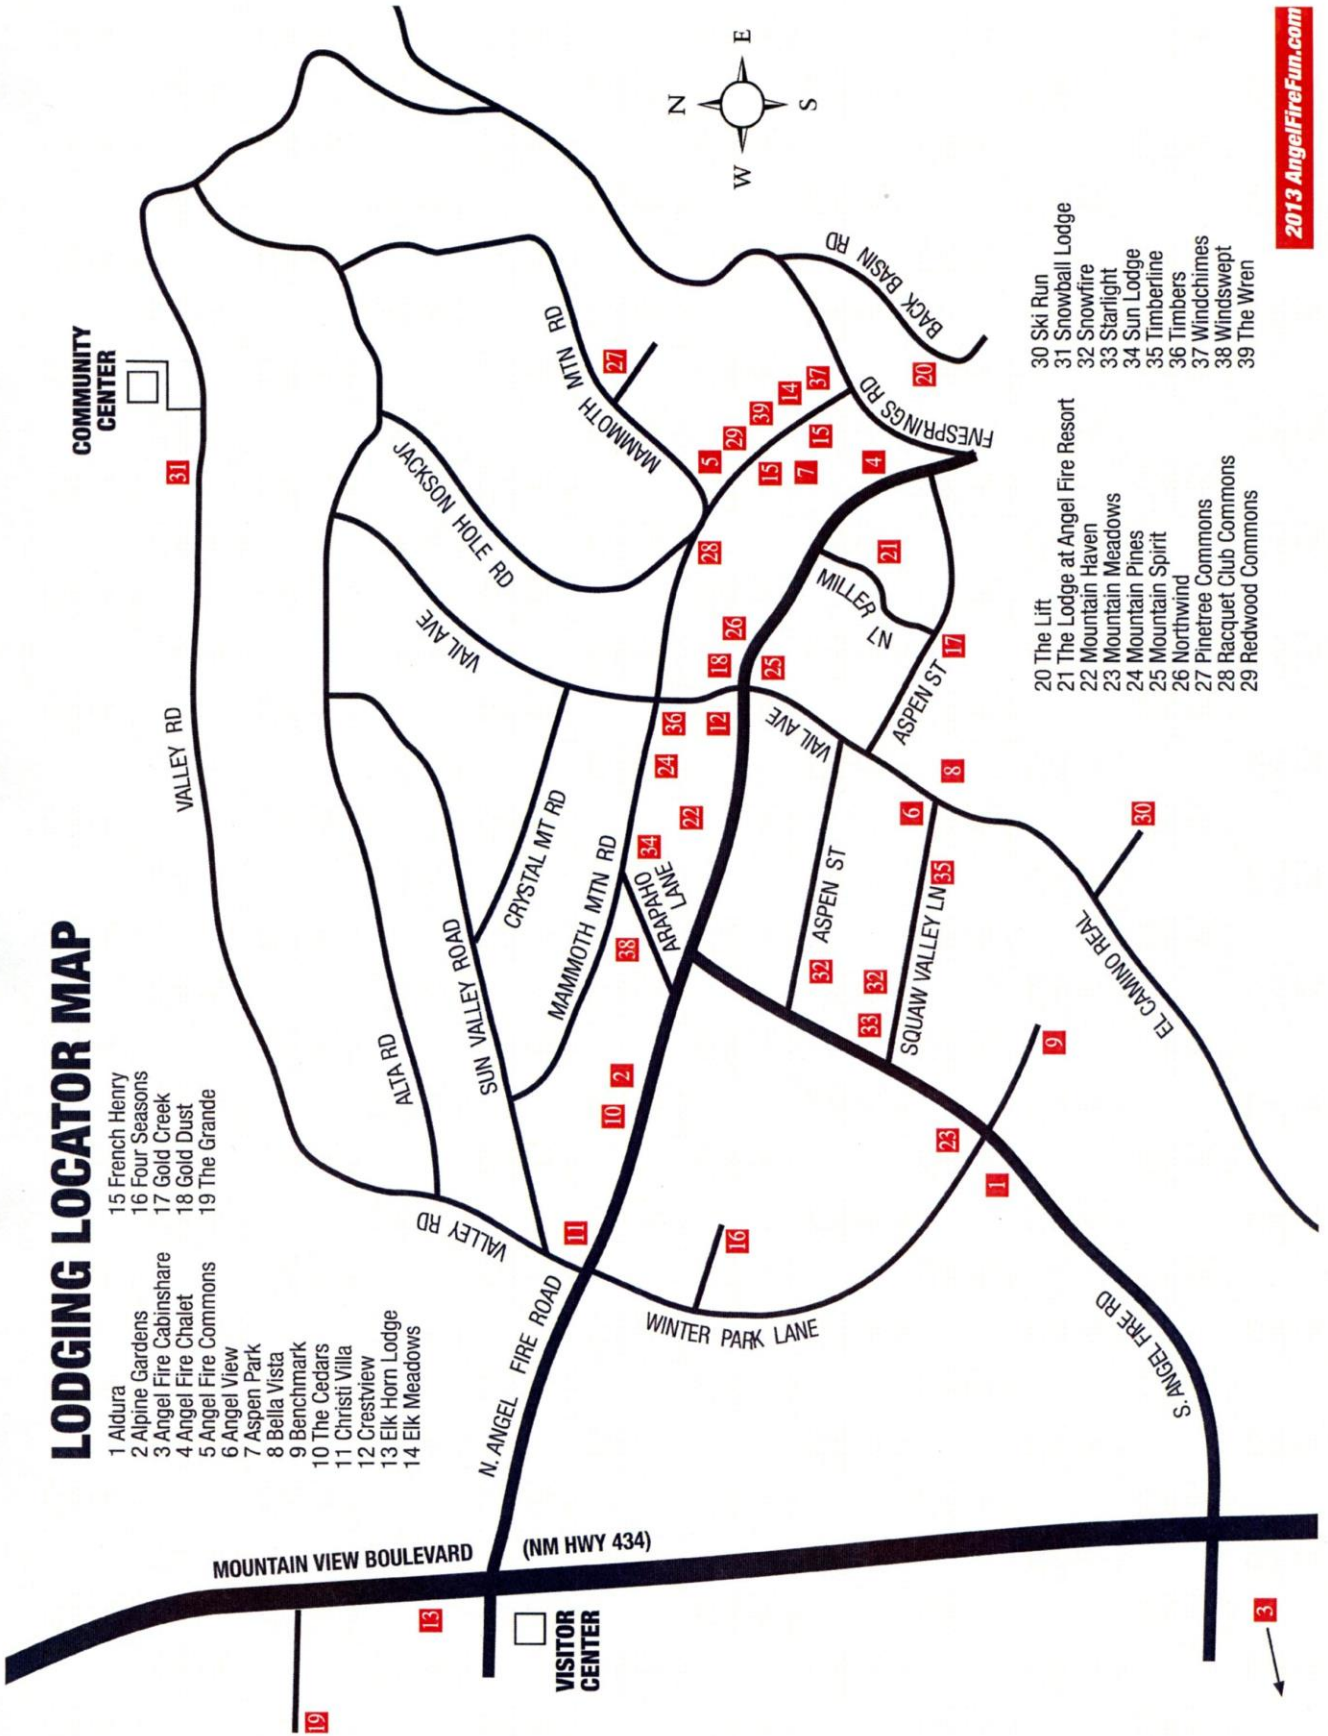

LODGING LOCATOR MAP

- 1 Aldura
- 2 Alpine Gardens
- 3 Angel Fire Cabinshare
- 4 Angel Fire Chalet
- 5 Angel Fire Commons
- 6 Angel View
- 7 Aspen Park
- 8 Bella Vista
- 9 Benchmark
- 10 The Cedars
- 11 Christi Villa
- 12 Crestview
- 13 Elk Horn Lodge
- 14 Elk Meadows
- 15 French Henry
- 16 Four Seasons
- 17 Gold Creek
- 18 Gold Dust
- 19 The Grande

MOUNTAIN VIEW BOULEVARD (NM HWY 434)

N. ANGEL FIRE ROAD

VISITOR CENTER

COMMUNITY CENTER

- 20 The Lift
- 21 The Lodge at Angel Fire Resort
- 22 Mountain Haven
- 23 Mountain Meadows
- 24 Mountain Pines
- 25 Mountain Spirit
- 26 Northwind
- 27 Pinetree Commons
- 28 Racquet Club Commons
- 29 Redwood Commons
- 30 Ski Run
- 31 Snowball Lodge
- 32 Snowfire
- 33 Starlight
- 34 Sun Lodge
- 35 Timberline
- 36 Timbers
- 37 WindChimes
- 38 Windswept
- 39 The Wren